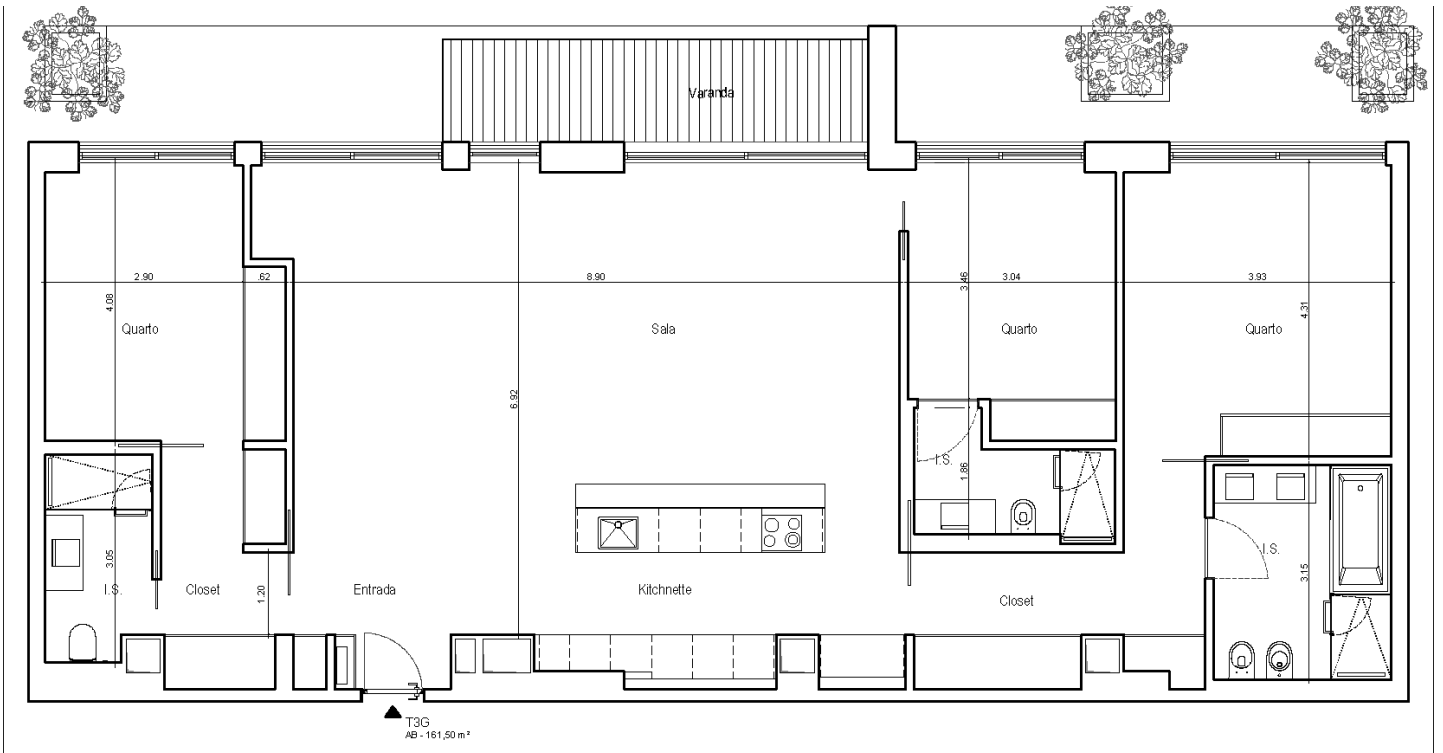

MARTINHAL

RESIDENCES

3 BEDROOM - RIVER VIEW

12TH FLOOR - EL

APARTMENT SIZE: 161,50m²
BALCONY SIZE: 10,63m²
TOTAL AREA: 172,13m²