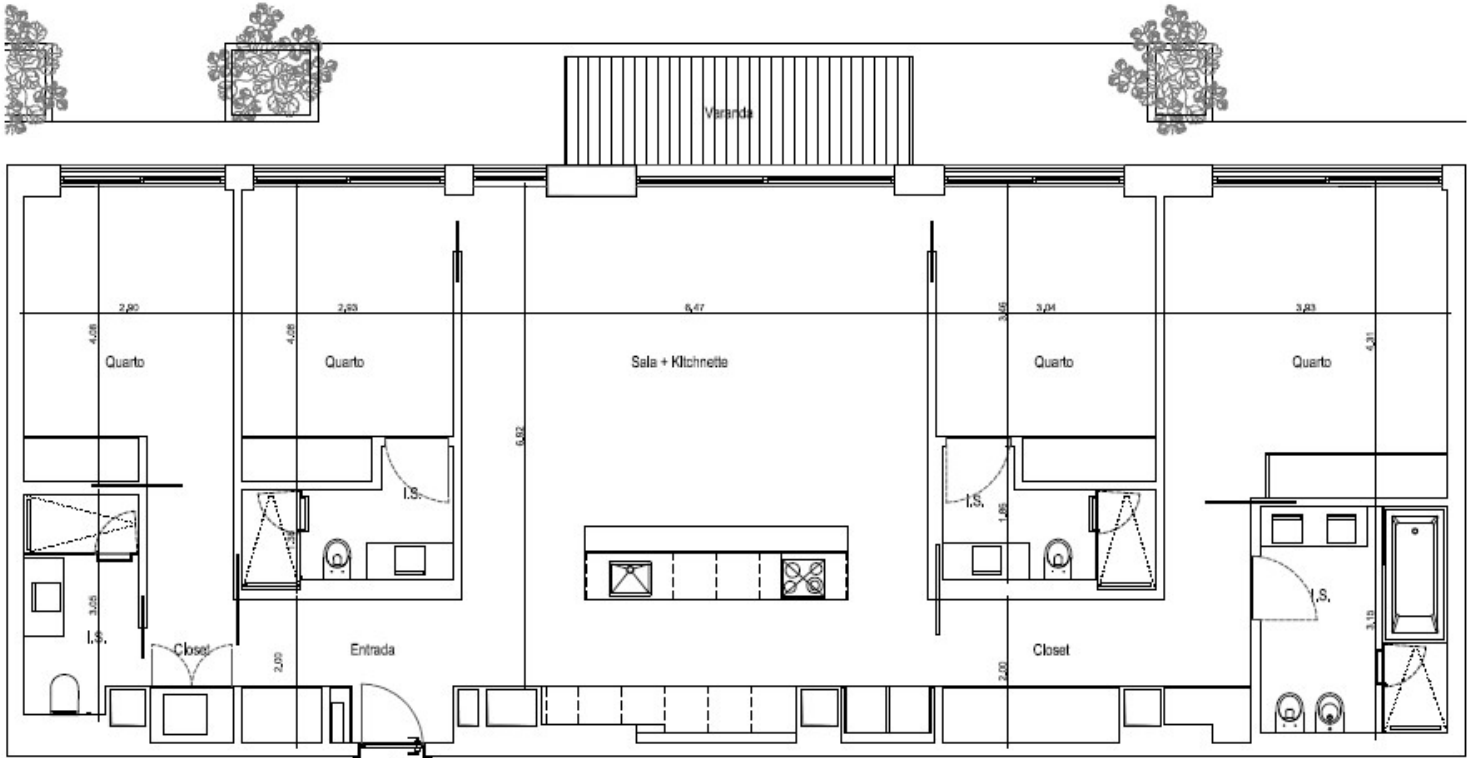

MARTINHAL

RESIDENCES

4 BEDROOM - RIVER VIEW

11TH FLOOR - EC

APARTMENT SIZE: 161,50m²
BALCONY SIZE: 8,25m²
TOTAL AREA: 169,75m²